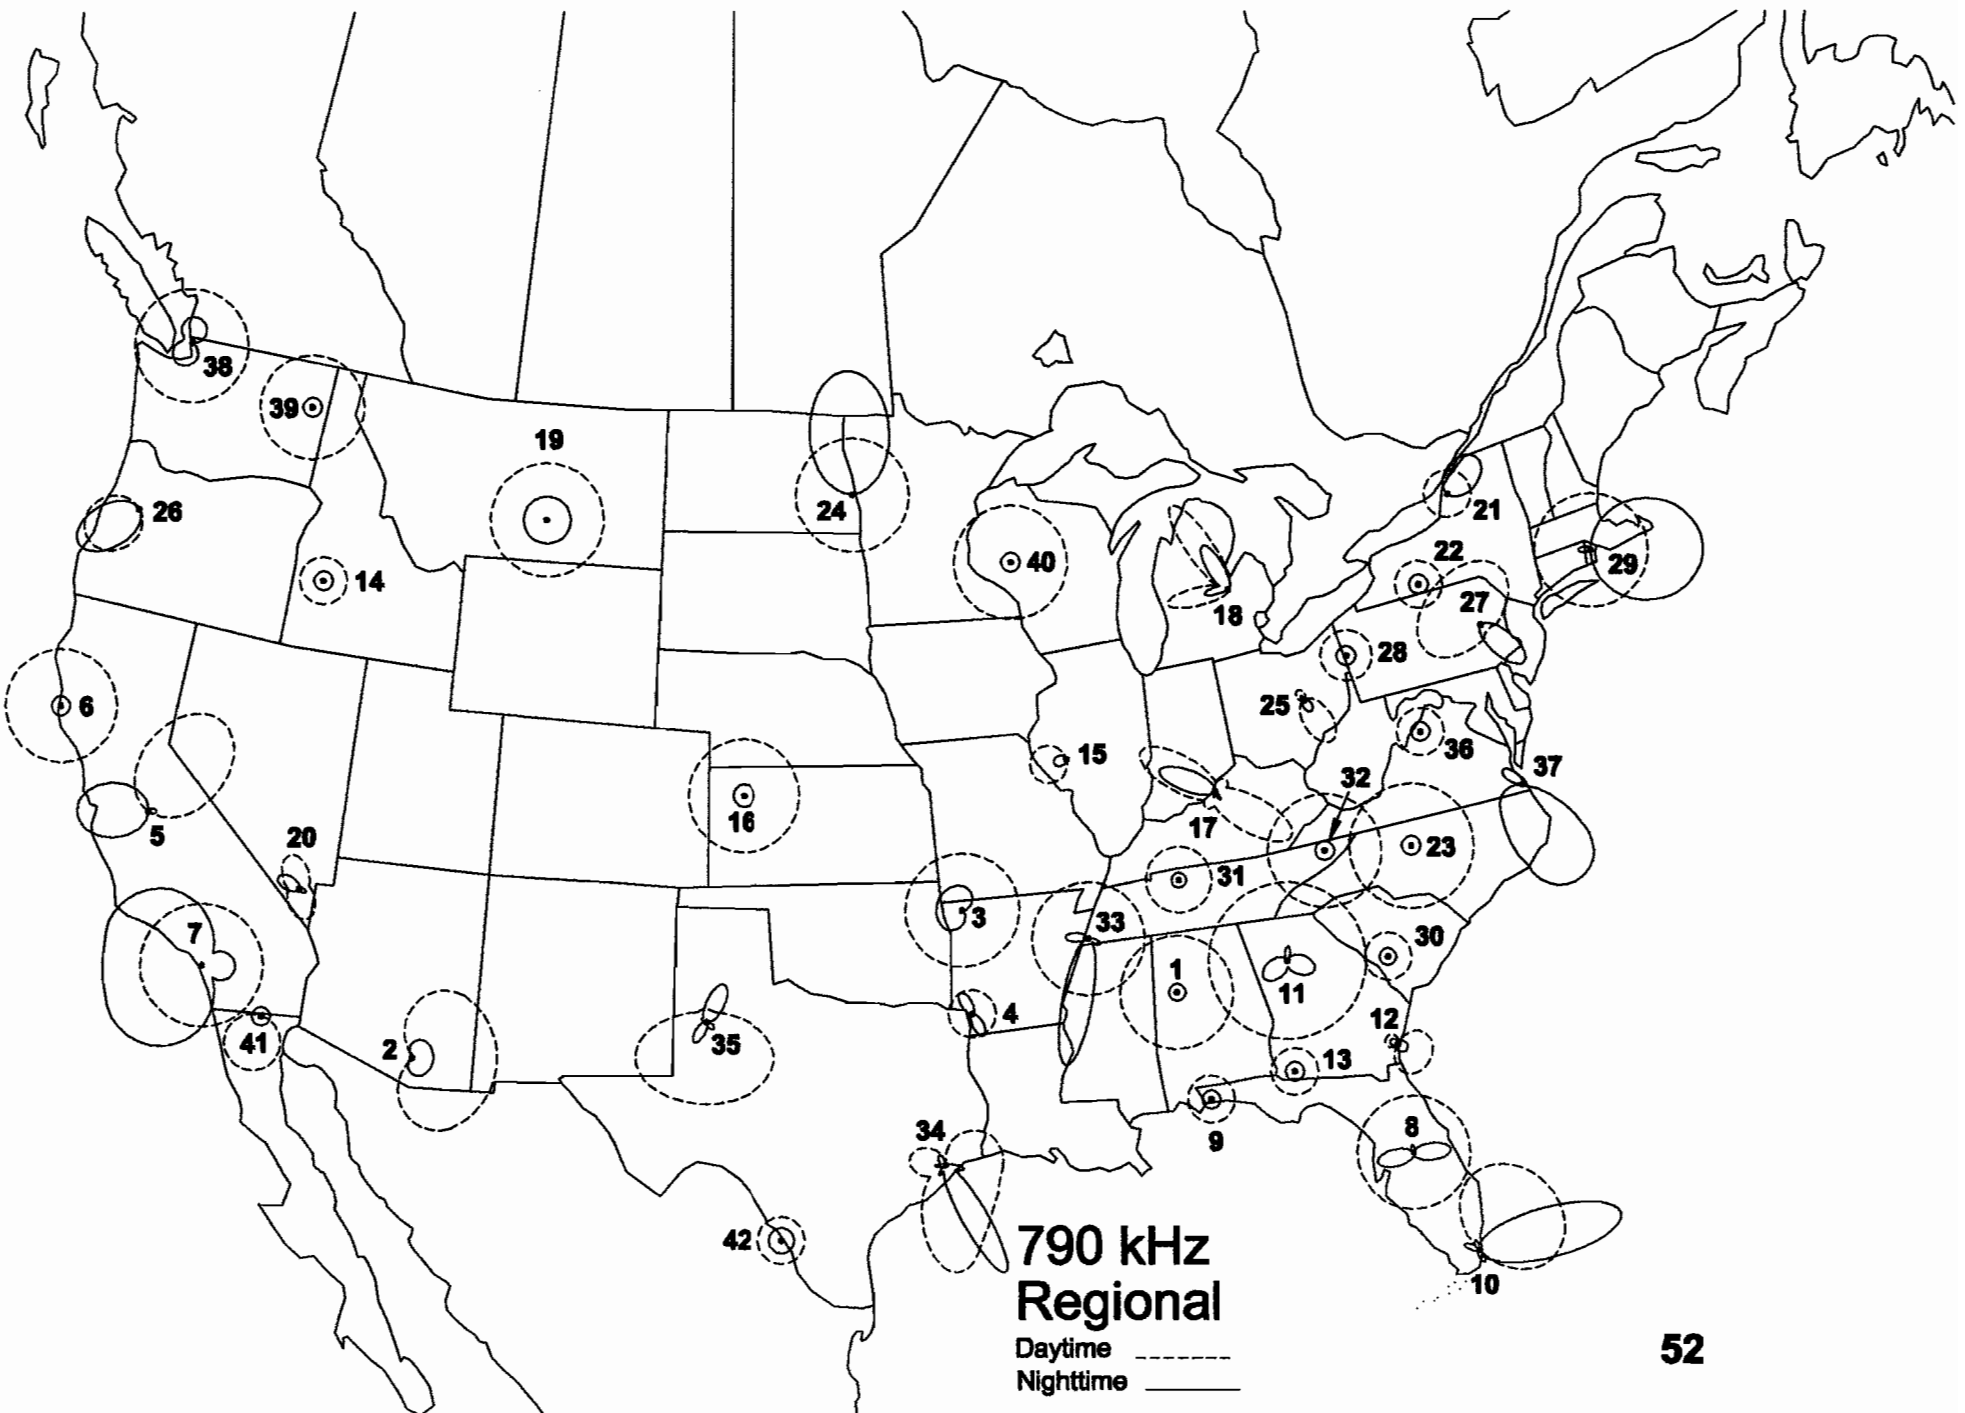

## 790 kHz

---

1	Tuscaloosa, AL	21	Watertown, NY
A	Glennallen, AK	22	Wellsville, NY
2	Tucson, AZ	23	Thomasville, NC
3	Rogers, AR	24	Fargo, ND
4	Texarkana, AR	25	Heath, OH
5	Clovis, CA	26	Albany, OR
6	Eureka, CA [CP to 760]	27	Allentown, PA
7	Los Angeles, CA	28	Sharon, PA
8	Leesburg - Eustis, FL	29	Providence, RI
9	Pensacola, FL	30	Bamberg-Denmark, SC
10	South Miami, FL	31	Ashland City, TN
11	Atlanta, GA	32	Johnson City, TN
12	Brunswick, GA	33	Memphis, TN
13	Cairo, GA	34	Houston, TX
H	Kealahou, HI	35	Lubbock, TX
14	Boise, ID	36	Mount Jackson, VA
15	Beardstown, IL	37	Norfolk, VA
16	Colby, KS	38	Bellingham, WA
17	Louisville, KY	39	Spokane, WA
18	Saginaw, MI	40	Eau Claire, WI
19	Billings, MT	41	Mexicali, BN
20	Winchester, NV	42	Nuevo Laredo, TA

**790 kHz  
Regional**  
 Daytime -----  
 Nighttime \_\_\_\_\_